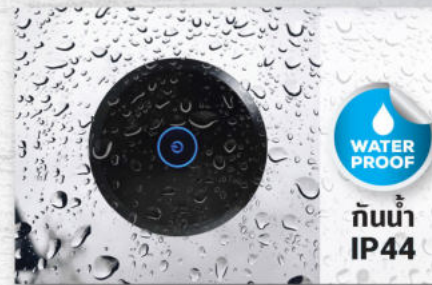

# Nano

ELECTRIC PRODUCT

● BLACK

● SILVER

IP44 WATERPROOF

CABLE LENGTH  
METER 1.75

WIRELESS CHARGING

BLUETOOTH SPEAKER