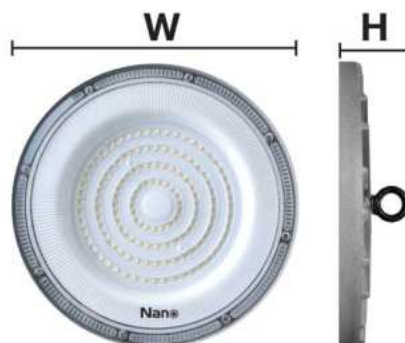

DIMENSION (mm.)

ITEM	UNIT : MM.		Weight (kg.)
	W	H	
NL-UFO-HB-100WDL	Ø266	76	0.76
NL-UFO-HB-150WDL	Ø308	76	1.12
NL-UFO-HB-200WDL	Ø338	76	1.40

Recommendation : A proper Installation zone and spacing can help higher visible light efficiency.