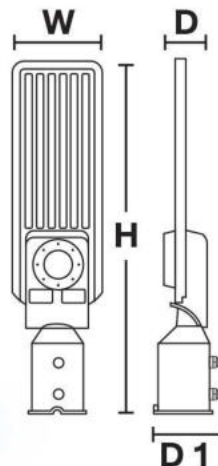

ITEM	STREET LIGHT				SOLAR PANEL				
	W	H	D	D1	POWER	3.2V Battery	W	H	D
NL-SOSL-100WDL	120	456	55	83	6V/10W	10 Ah	205	300	17
NL-SOSL-200WDL	144	527	59	83	6V/20W	15 Ah	235	390	17
NL-SOSL-300WDL	175	618	63	86	6V/25W	25 Ah	375	390	17