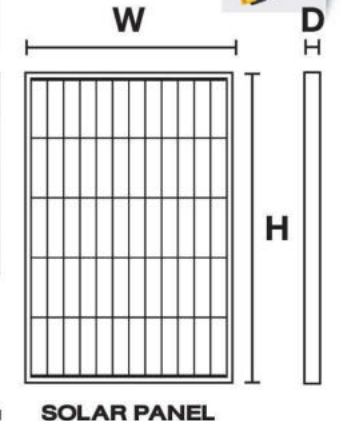

IP65

BEAM ANGLE

- Outdoor Solar Powered Floodlight
- โคมไฟผลิตจากพลังงานแสงอาทิตย์กลางแจ้ง

SOLAR PANEL